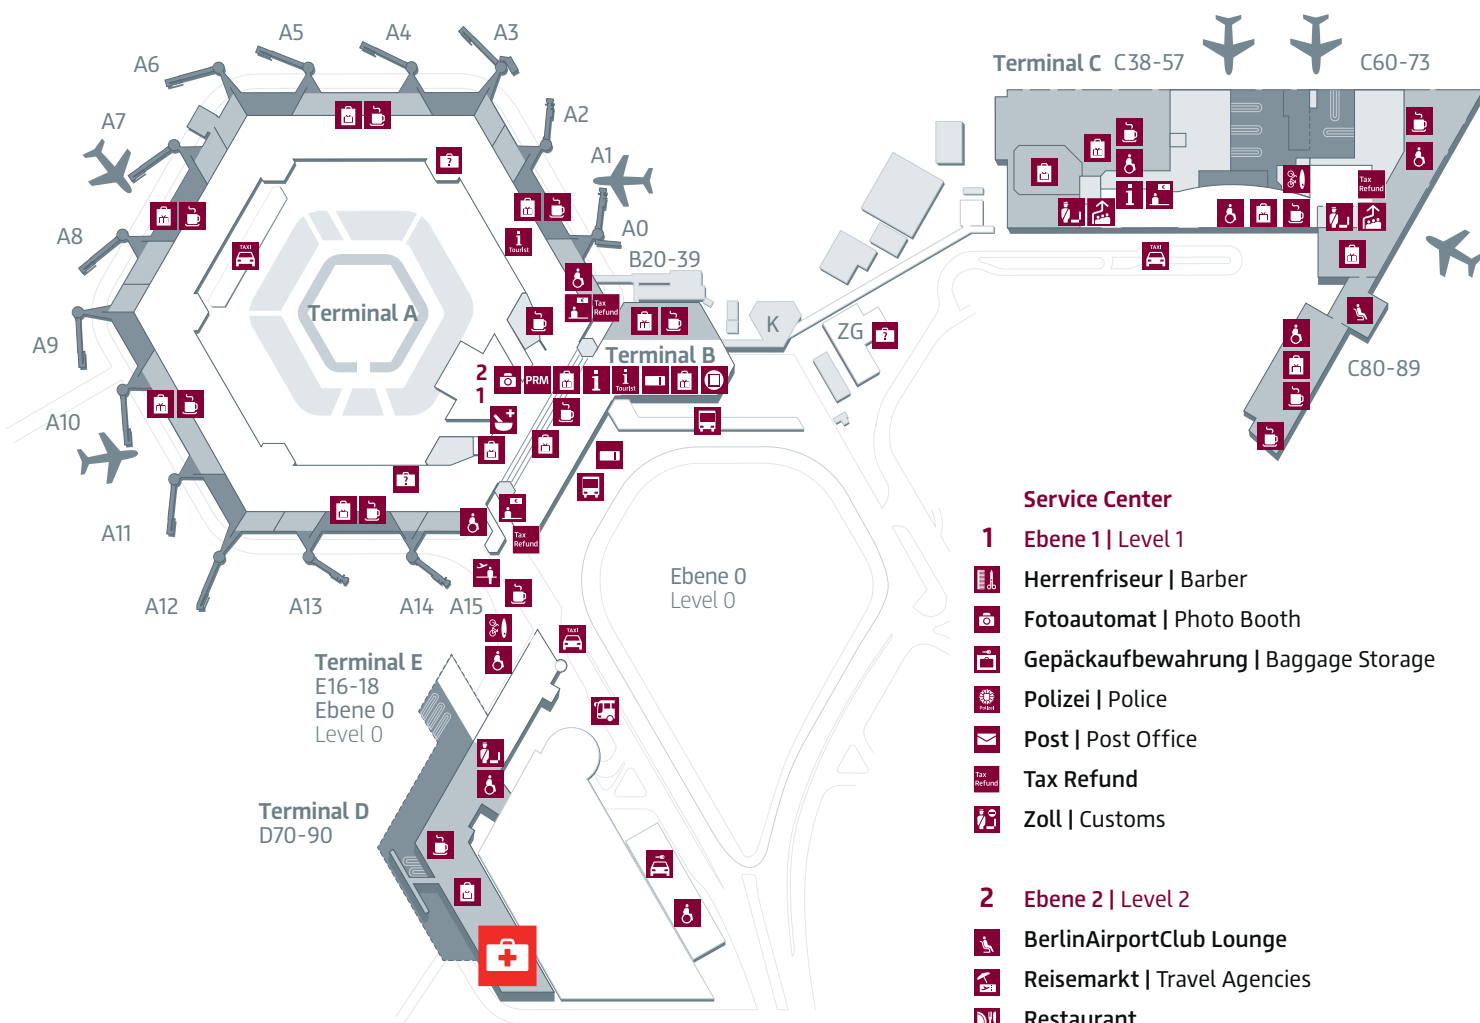

Flughafen Berlin-Tegel

COVID-19 Test Center

Service Center

1 Ebene 1 | Level 1

- Herrenfriseur | Barber
- Fotoautomat | Photo Booth
- Gepäckaufbewahrung | Baggage Storage
- Polizei | Police
- Post | Post Office
- Tax Refund
- Zoll | Customs

2 Ebene 2 | Level 2

- BerlinAirportClub Lounge
- Reisemarkt | Travel Agencies
- Restaurant
- Snackbar | Cafe

- Abflug | Departure
- Ankunft | Arrival
- Öffentlicher Bereich | Public Area
- Betriebsflächen | Non Public Area
- K** Tower
- ZG** Baggage Service Center (Ebene 0 | Level 0)
- Apotheke | Pharmacy
- Behinderten-Service | Disability Service
- Behindertengerechte Toilette | Accessible Toilet
- Besucherterrasse | Observation Deck
- Bushaltestelle ÖPNV | Local Bus Stop
- COVID-19 Test Center
- Fahrkarten ÖPNV | Tickets Public Transport
- Fernbus | Intercity Coaches
- Fluggastinformation | Airport Information
- Flughafenseelsorge | Airport Chaplaincy
- Gepäckermittlung | Baggage Tracing

- Lounge
- Mietwagen | Car Rental
- Priority Lane
- Shopping
- Sicherheitskontrolle | Security Control
- Snackbar | Cafe
- Sperrgepäck | Bulky Baggage (Ebene 0 | Level 0)
- Taxi
- Tax Refund
- Tourist Info
- Wechselstube, Bank | Currency Exchange, Bank