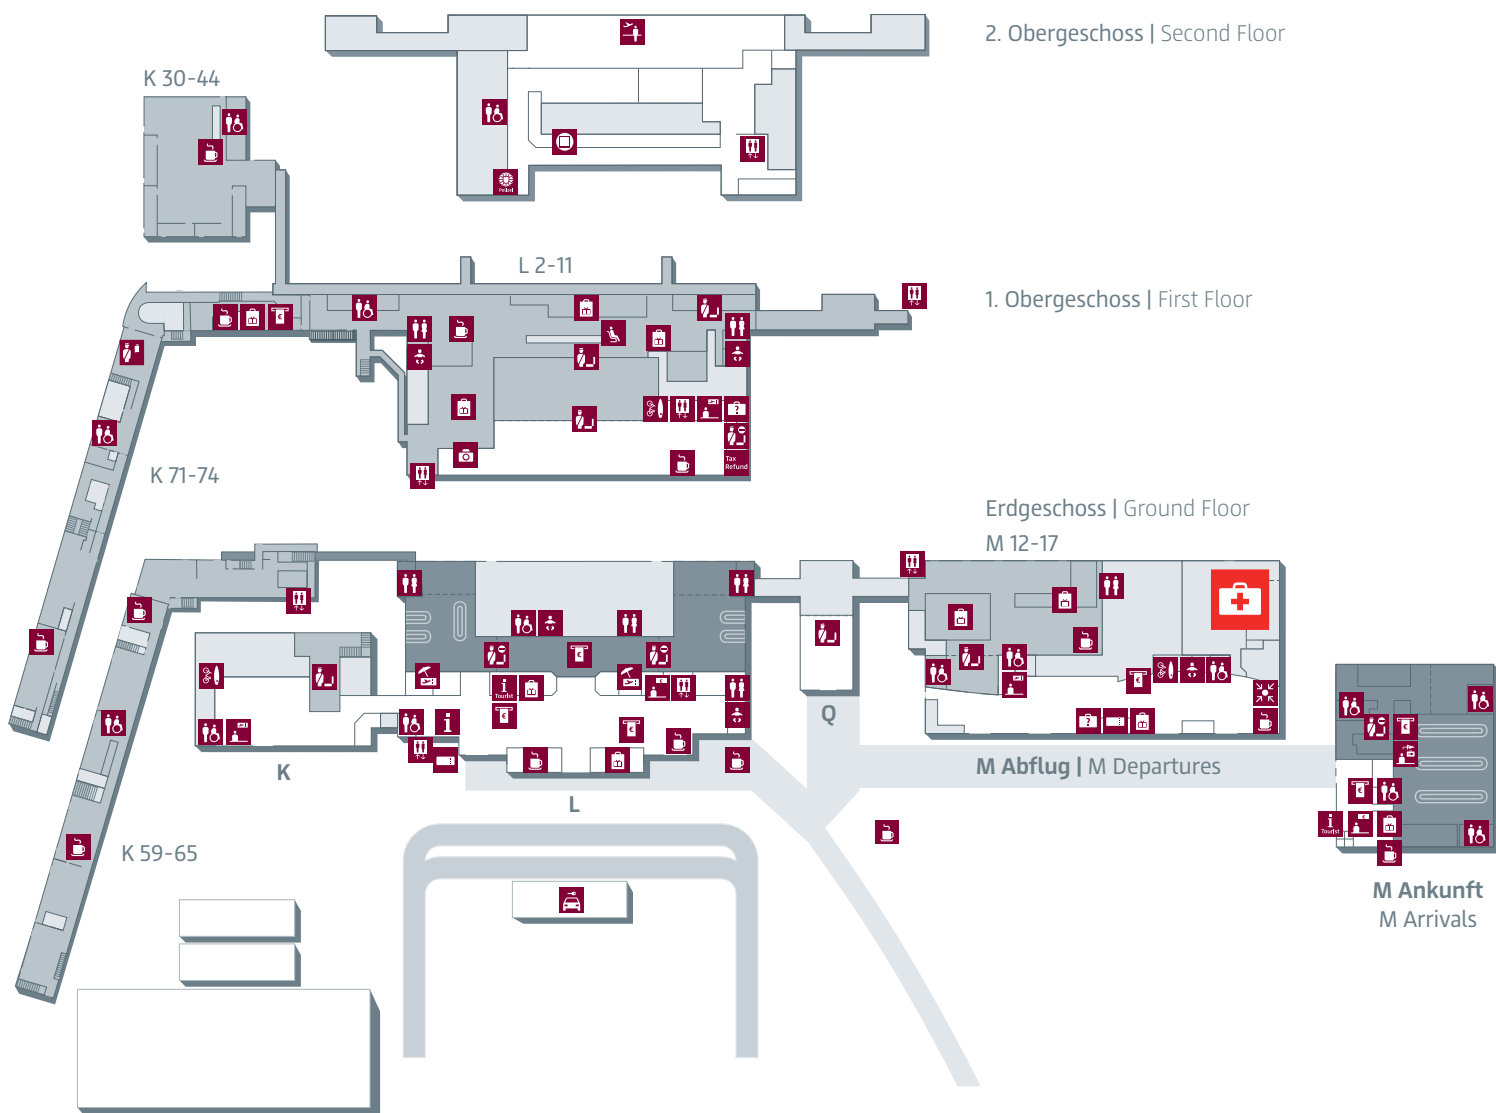

Flughafen Berlin-Schönefeld

COVID-19 Test Center

- | | | | |
|--|---|--|---|
| | Abflug Departure | | Geldautomat ATM |
| | Ankunft Arrival | | Gepäckermittlung Baggage Tracing |
| | Öffentlicher Bereich Public Area | | Lounge |
| | Betriebsflächen Non Public Area | | Mietwagen Car Rental |
| | Airline Service Counter | | Polizei Police |
| | Aufzug Lift | | Reisemarkt Travel Agencies |
| | Babywickelraum Baby Changing Room | | Shopping |
| | Behindertengerechte Toilette Accessible Toilet | | Sicherheitskontrolle Security Control |
| | Besucherterrasse Observation Deck | | Snackbar Cafe |
| | Briefkasten Postbox | | Sperrgepäck Bulky Baggage |
| | COVID-19 Test Center | | Tax Refund |
| | Fahrkarten ÖPNV Tickets Public Transport | | Toilette Toilet |
| | Fluggastinformation Airport Information | | Tourist Info |
| | Flughafenseelsorge Airport Chaplaincy | | Treffpunkt Flughafentouren Meeting Point Airport Tours |
| | Fotoautomat Photo booth | | Wechselstube, Bank Currency Exchange, Bank |
| | Fundbüro Lost Property Office | | Zoll Customs |